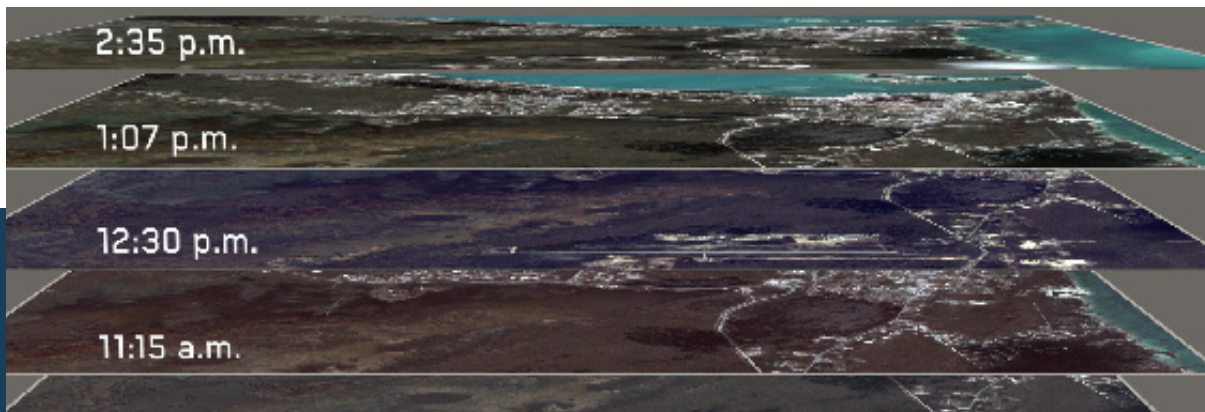

About European Space Imaging

Based in Munich, Germany and established in 2002, European Space Imaging is the leading premium supplier of global very high resolution (VHR) satellite imagery and derived services to customers in Europe and North Africa.

With almost 20 years' experience, European Space Imaging has developed a reputation for expert and personalised customer service and an unbeatable track record for supplying tailored very high resolution imagery solutions to meet the diverse projects and requirements of their customers.

Furthermore, European Space Imaging is the only European satellite data provider to supply imagery at true 30 cm resolution and who own and operate its own multi-mission ground station for direct satellite tasking and local data downlink.